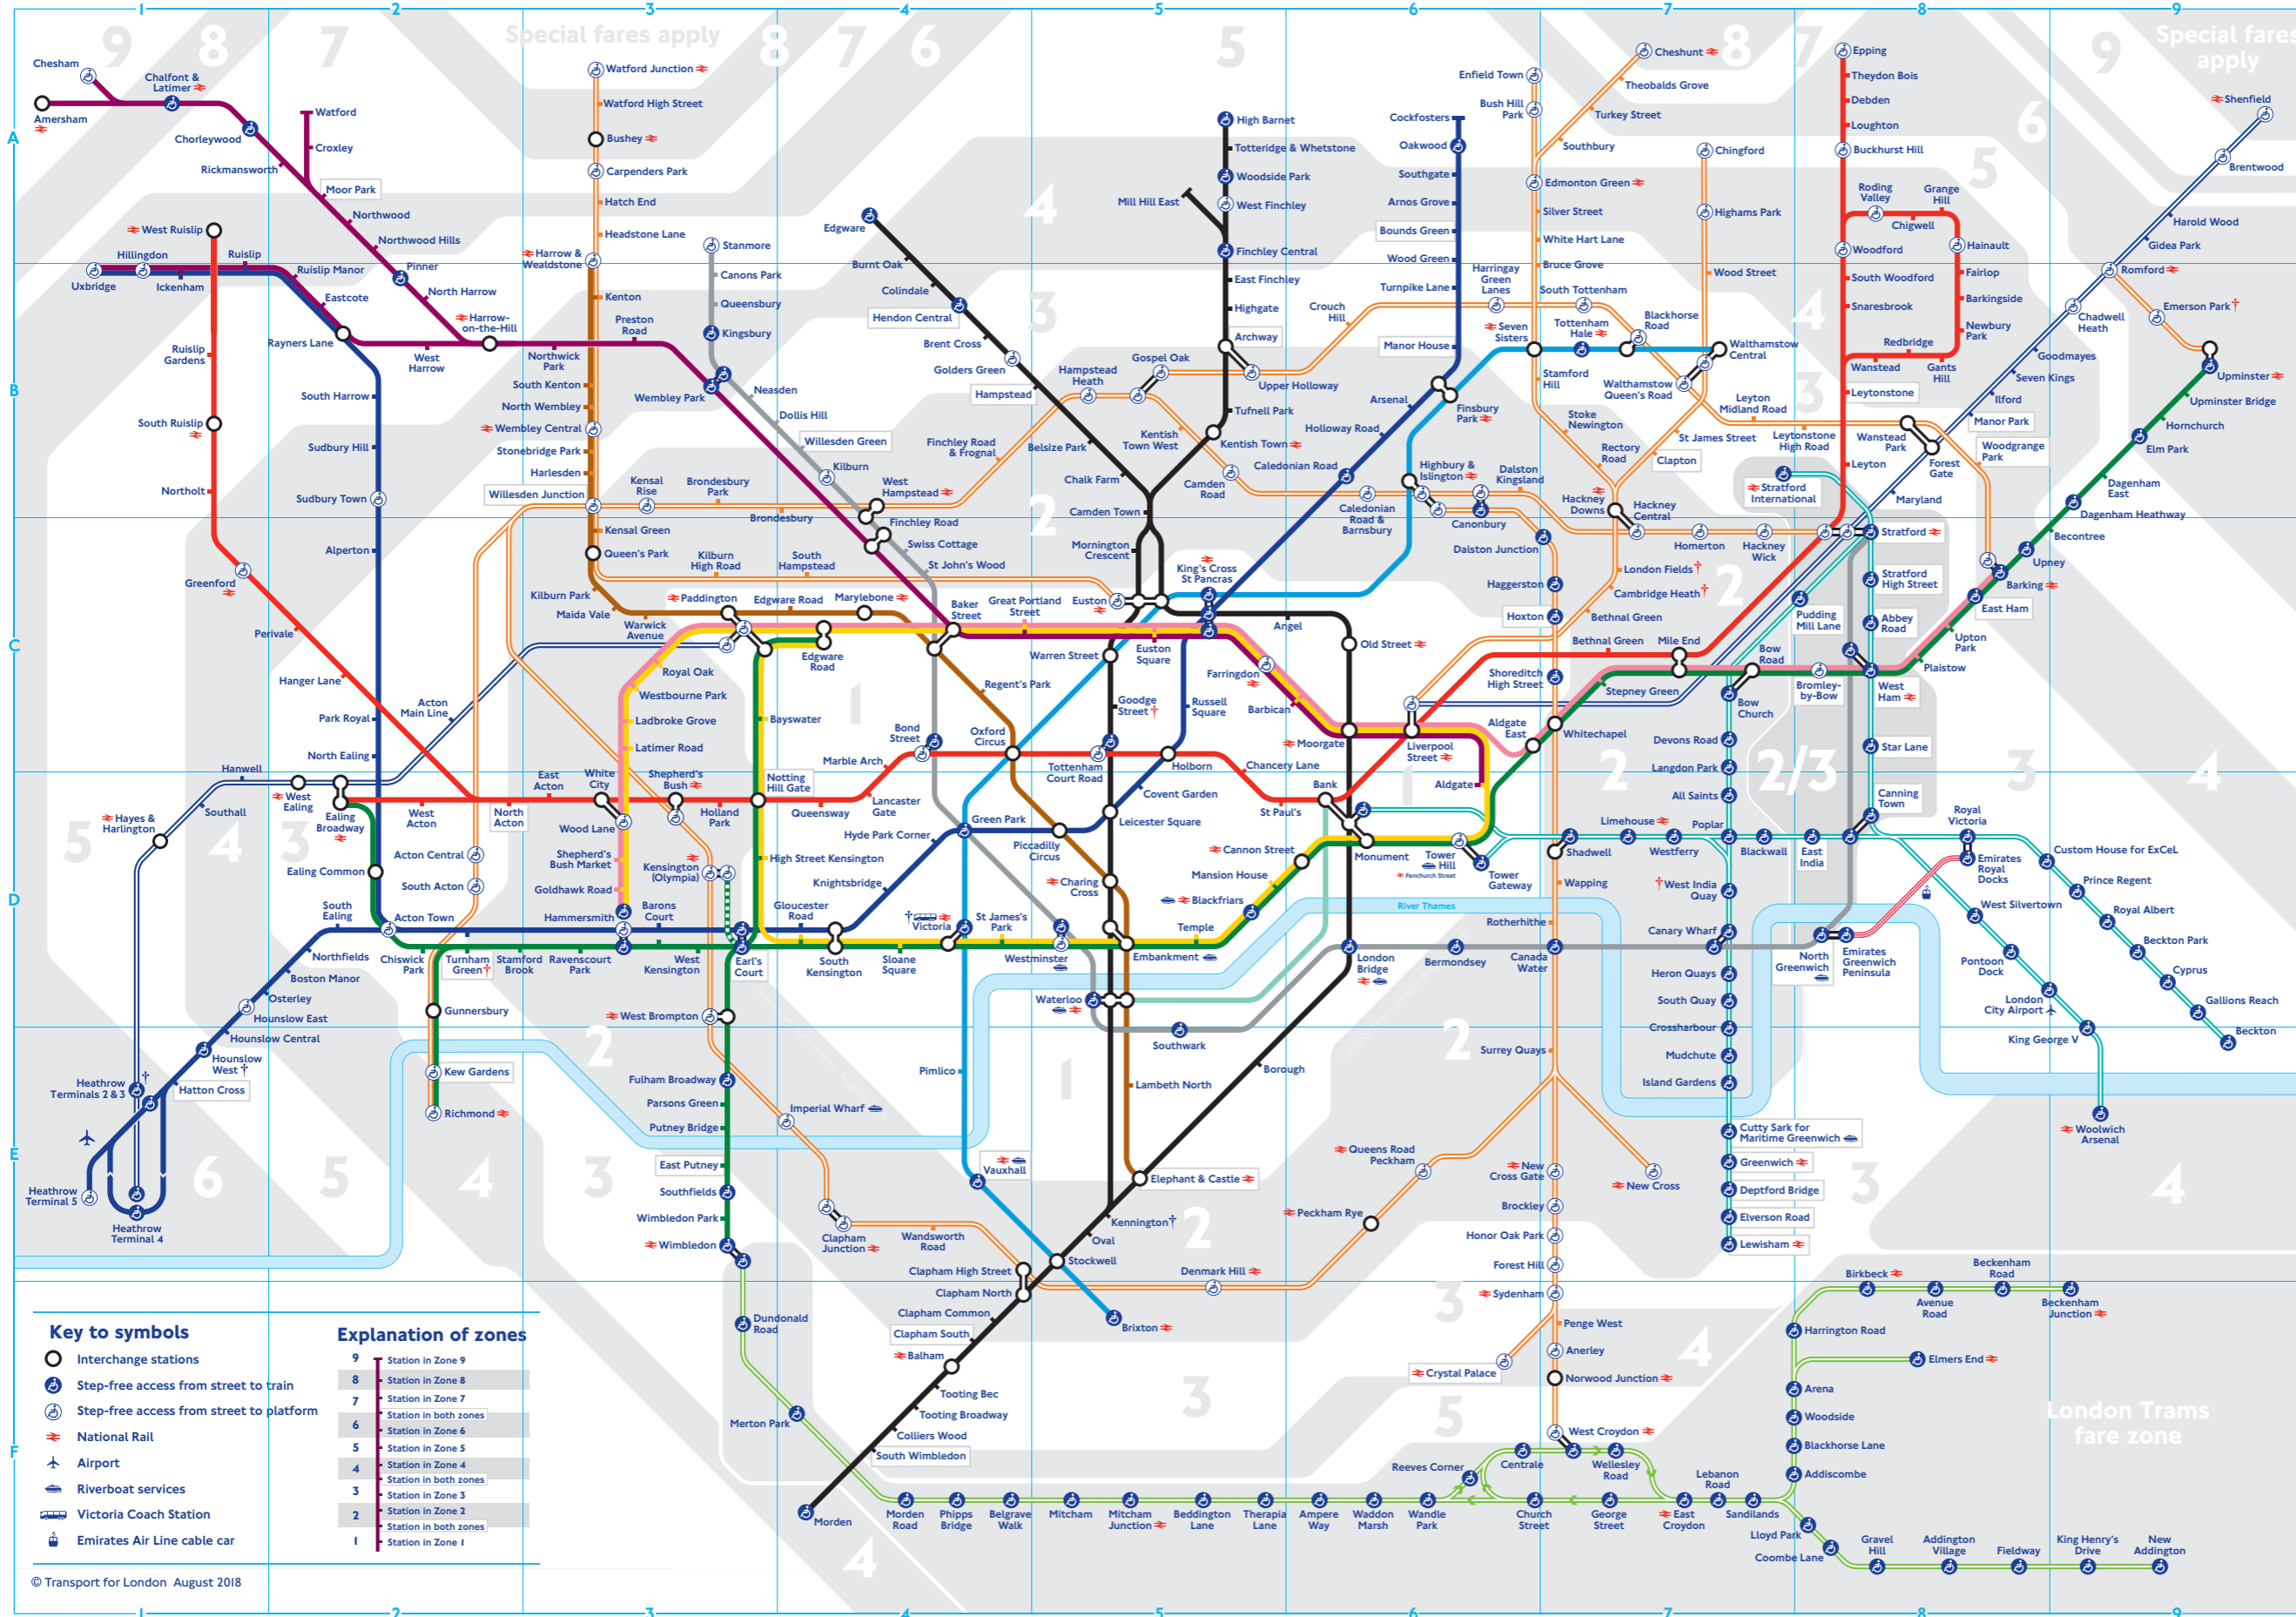

Tube map

Check before you travel

- † Heathrow
TfL Rail customers should change at Terminals 2 & 3 for free rail transfer to Terminal 5.
- † Hounslow West
Step-free access for manual wheelchairs only.
- † Kennington
Bank branch trains will not stop until mid-September.
- † Victoria
Step-free access is via the Cardinal Place entrance.
- † Services or access at these stations are subject to variation. Please search 'TfL stations' for full details.

*Service and network charges may apply. See tfl.gov.uk/terms for details.

Index to stations

Grid Station & facilities	Zones
C8 Abbey Road	2/3
D2 Acton Central	3
C2 Acton Main Line	3
D2 Acton Town	3
F8 Addington Village	Special
F8 Addiscombe	Special
D6 Aldgate	1
C6 Aldgate East	1
D7 All Saints	2
C2 Alperton	4
A1 Amersham	9
F6 Ampere Way	Special
F7 Anerley	4
C6 Angel	1
B5 Archway	2/3
F8 Arena	Special
A6 Arnos Grove	4
B6 Arsenal	2
F8 Avenue Road	Special
C4 Baker Street	1
F4 Balham	3
D6 Bank	1
C6 Barbican	1
C8 Barking	4
B8 Barkingside	4
D3 Barons Court	2
C3 Bayswater	1
F9 Beckenham Junction	Special
F8 Beckenham Road	Special
E9 Beckton	3
D9 Beckton Park	3
C9 Becontree	5
F5 Beedington Lane	Special
F4 Belgrave Walk	Special
B5 Belsize Park	2
D6 Bermondsey	2
C7 Bethnal Green (Central line)	2
C7 Bethnal Green (London Overground)	2
F8 Birkbeck	Special
D5 Blackfriars	1
F8 Blackhorse Lane	Special
B7 Blackhorse Road	3
D7 Blackwall	2
C4 Bond Street	1
E5 Borough	1
D2 Boston Manor	4
A6 Bounds Green	3/4
C7 Bow Church	2
C7 Bow Road	2
B4 Brent Cross	3
A9 Brentwood	9
F5 Brixton	2
E7 Brockley	2
C8 Bromley-by-Bow	2/3
B4 Brondesbury	2
B3 Brondesbury Park	2
B7 Bruce Grove	3
A8 Buckhurst Hill	5
A4 Burnt Oak	4
A6 Bush Hill Park	5
A3 Bushey	8
B6 Caledonian Road & Barnsbury	2
C7 Cambridge Heath	2
B5 Camden Road	2
B5 Camden Town	2
D7 Canada Water	2