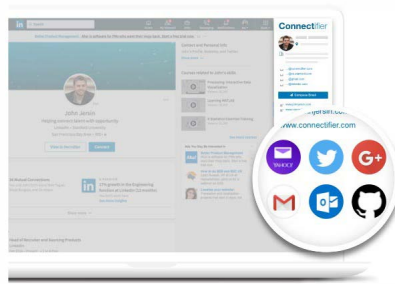

Get personal email addresses and boost engagement*

Improve response rates by up to 50%

Request a demo

LinkedIn® + Connectifier

BENEFITS

Find, reach, and hire great people – faster than before

Access personal email addresses

Now you can email candidates directly. Recruiters typically see response rates improve up to 50% when using both LinkedIn InMail and emails from Connectifier.

Get rich insights on candidates

Connectifier can help you learn more about potential candidates. With instant access to social media profiles, you can quickly decide if it's time to make a connection.