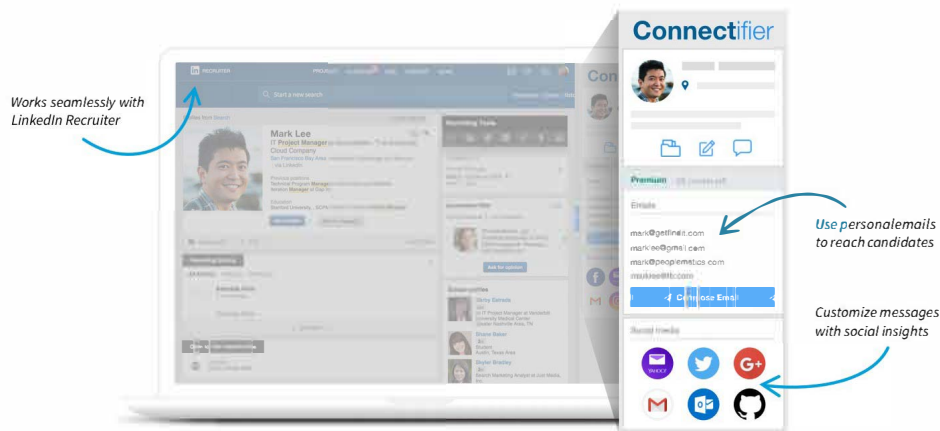

Get personal email addresses and boost engagement*

Improve response rates by up to 50%

Request a demo

LinkedIn® + Connectifier

BENEFITS

Find, reach, and hire great people – faster than before

Access personal email addresses

Now you can email candidates directly. Recruiters typically see response rates improve up to 50% when using both LinkedIn InMail and emails from Connectifier.

Get rich insights on candidates

Connectifier can help you learn more about potential candidates. With instant access to social media profiles, you can quickly decide if it's time to make a connection.

Now included with Recruiter Corporate at no extra cost

Once activated, Connectifier will seamlessly integrate with your account. Find the Connectifier module on the side of a Chrome or Firefox browser – and use it to better understand your candidates.